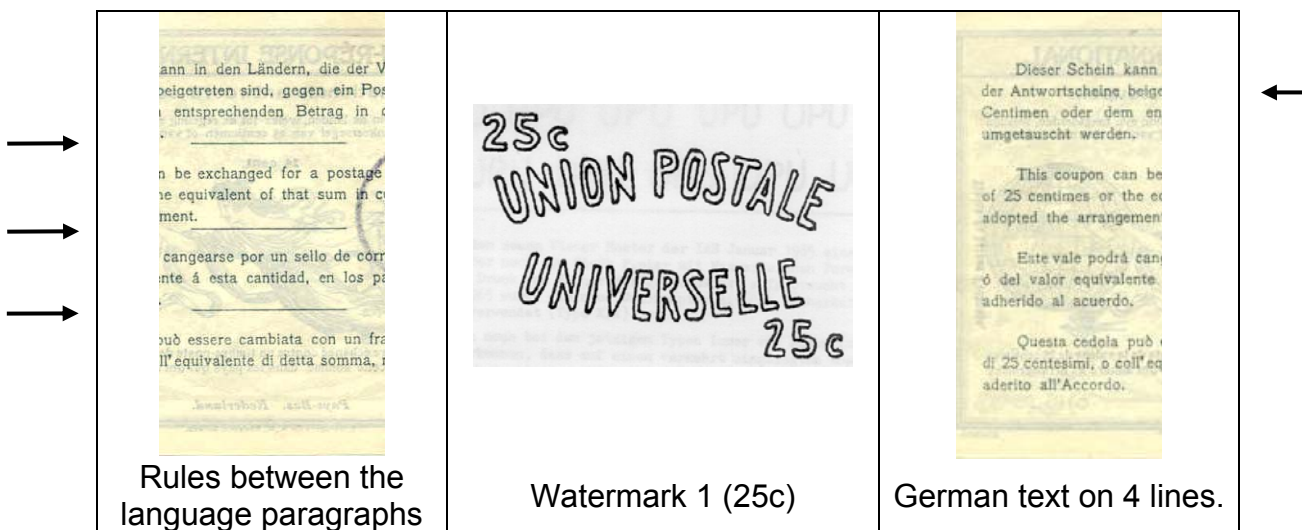

Rome design – Type Ro 1

In use from October 1st 1907

Rules between the language paragraphs

Watermark 1 (25c)

German text on 4 lines.

Two subtypes:

Ro 01: Letters in nation's name are italic

Ro 01A Letters in nation's name are vertical

Rules between the language paragraphs.
German text on 4 lines.

One language coupon
(from France and her Colonies)

Two languages coupon (used on 2nd day of use)

Dutch India

German state of Bavaria

Norway (3rd day of use)