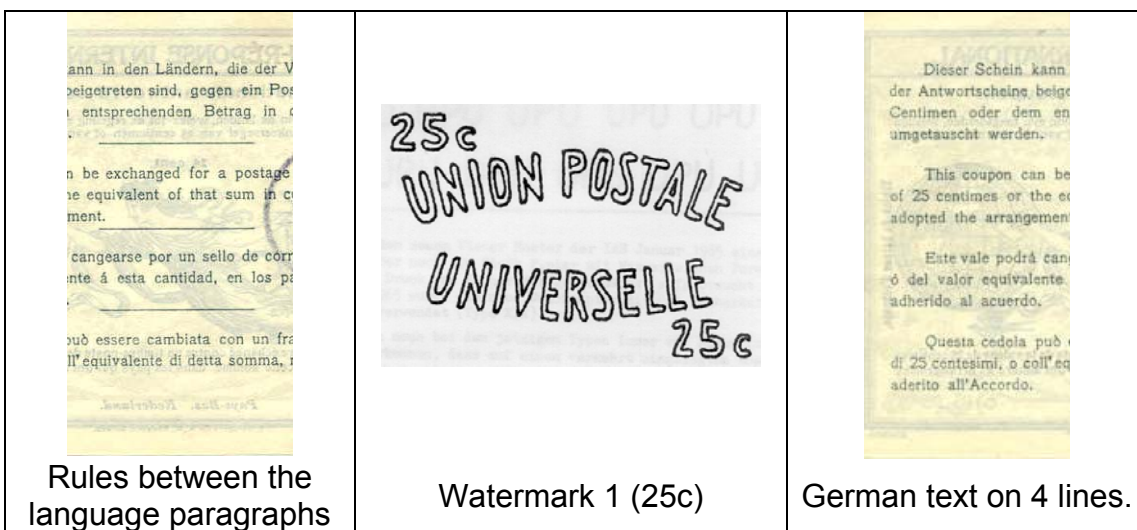

Rome design – Type Ro 1

In use from October 1st 1907

Rules between the language paragraphs

Watermark 1 (25c)

German text on 4 lines.

Two subtypes:

Ro 01: Letters in nation's name are italic

Ro 01A Letters in nation's name are vertical