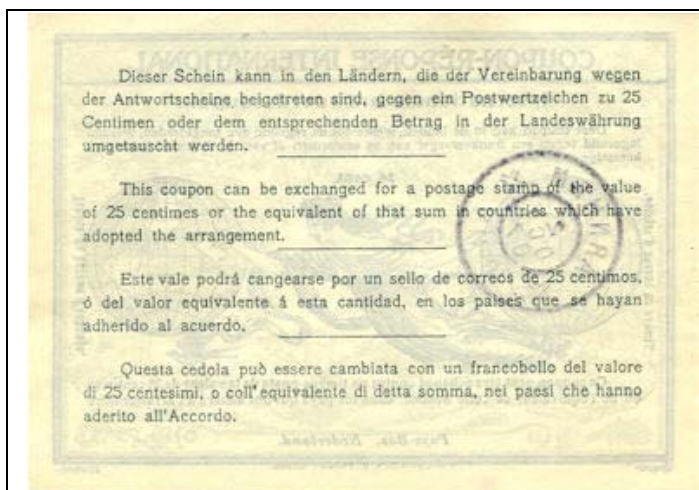

Rome design – Type Ro 1

In use from October 1st 1907

Rules between the language paragraphs

Watermark 1 (25c)

German text on 4 lines.

Two subtypes:

Ro 01: Letters in nation's name are italic

Ro 01A Letters in nation's name are vertical