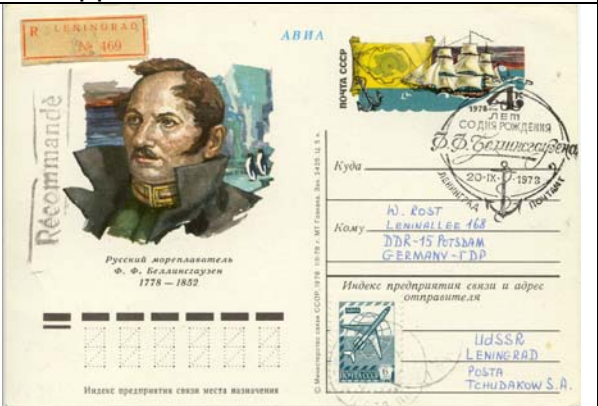

Antarctic Soviet Postal Stationery Cards with printing dates

11.11.59 preprinted postage (=pp) 25 k

1961 pp 3k

1963 Ice Breaker "Lenin" pp 3k

1.2.78 Bellinghausen pp 4k

13.3.79 Isbryteren "Sibir", pp 3k

25.12.79 Akademik Sergei Korolev pp 3k

26.5.80 pp 4k

24.11.80 pp 3k

1.12.80 pp 4 k

22.12.81 pp 4 k

9.4.85 Ice Breaker "Lenin" pp 4k

20.2.87 pp 4 k

Original Photo med with stamp cancelled 58.01.06 (no stationary)