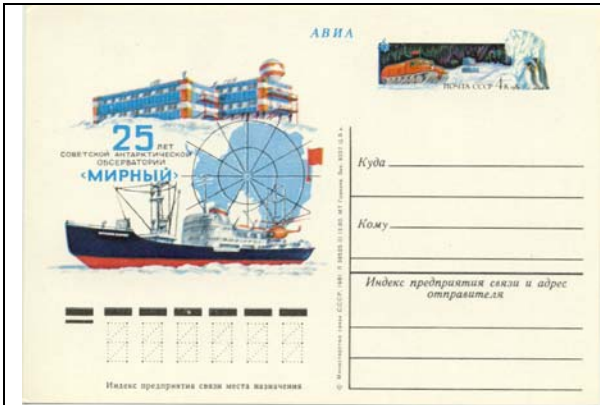

Antarctic Soviet Postal Stationery Cards with printing dates

11.11.59 preprinted postage (=pp) 25 k

1961 pp 3k

1963 Ice Breaker "Lenin" pp 3k

1.2.78 Bellinghausen pp 4k

13.3.79 Isbryteren "Sibir", pp 3k

25.12.79 Akademik Sergei Korolev pp 3k

26.5.80 pp 4k

24.11.80 pp 3k

1.12.80 pp 4 k

22.12.81 pp 4 k

9.4.85 Ice Breaker "Lenin" pp 4k

20.2.87 pp 4 k

Original Photo med with stamp cancelled 58.01.06 (no stationary)